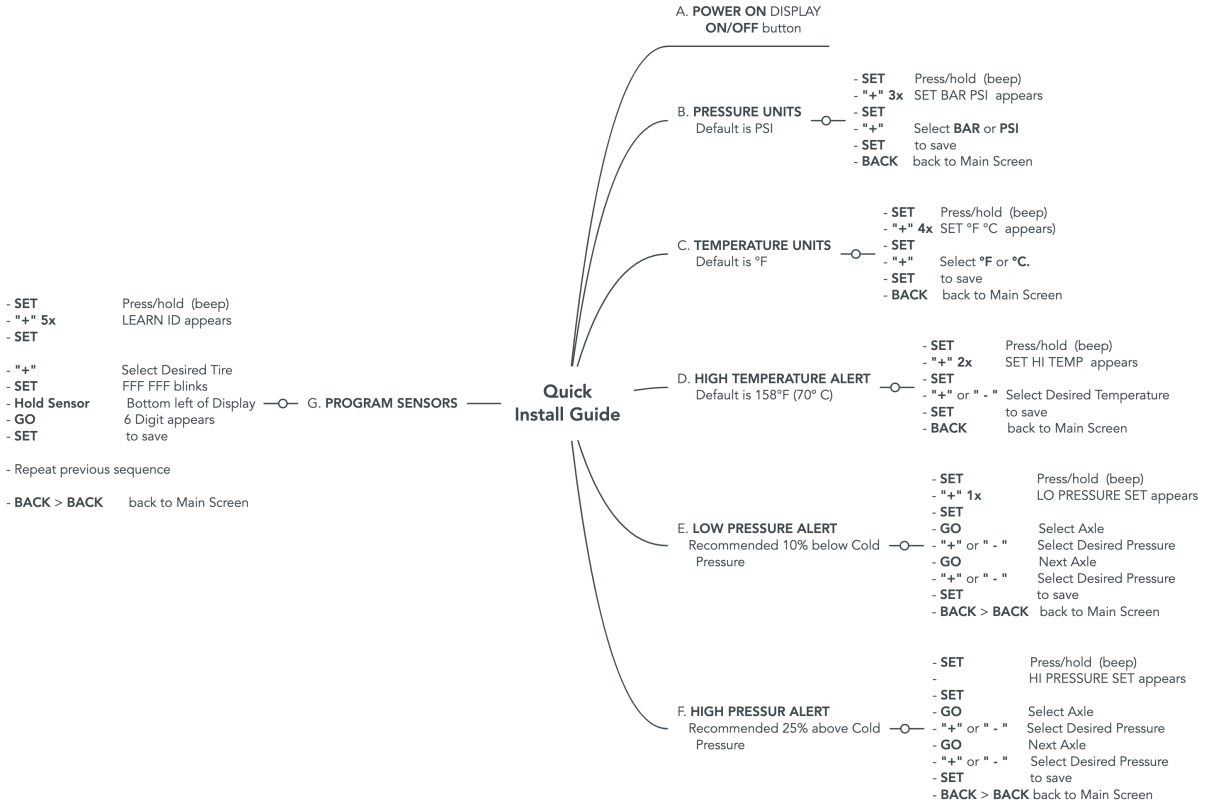

# TOUGH TPMS

## QUICK SETUP SEQUENCE GUIDE

WWW.OTRUSA.COM  
 TOLL FREE: +1-855-687-8721  
 EMAIL: TOUGH@OTRUSA.COM

otrusa.odoo.com/tough-tpms