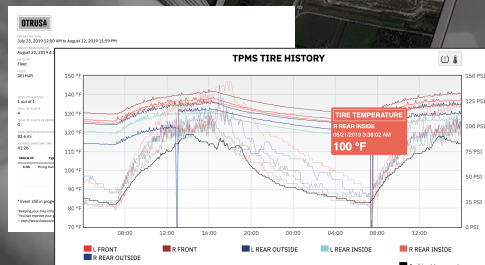

## COMPREHENSIVE REMOTE GPS

FLEET GEO-TRACKING AND GEO-FENCING

- MAX/AVG SPEED
- DISTANCE
- BATTERY VOLTAGE
- AIR TANK PRESSURE\*
- AMBIENT TEMPERATURE
- AND MORE TO COME ...

\*OPTIONAL

## CLEAR REPORTS & GRAPHS

GET YOUR PIECE OF EQUIPMENT UNDER CONTROL

PRODUCTIVITY, PROFITABILITY, RELIABILITY, EFFICIENCY

WWW.OTRUSA.COM  
TOLL FREE: +1-855-687-8721  
EMAIL: TOUGH@OTRUSA.COM  
55 WASHINGTON STREET, SUITE 457,  
BROOKLYN, NY 11201