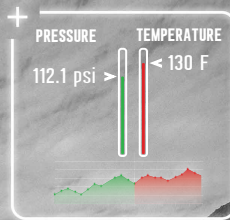

# GEOTRACK INDUSTRIAL & OFF ROAD

**TOUGH BOX ON-CAP SENSOR**

**REAL-TIME EMAIL ALERTS**

LOCATION :  
MULE CREEK RD,  
HASKELL, TX, 79521, USA

TRUCK# : HT1012  
SPEED : 32 MPH  
DISTANCE : 21.3 MILES

TRUCK# : DT0000  
SPEED : 7 MPH  
DISTANCE : 15 MILES  
LOCATION : LAREDO RANCHETTES TX, USA

TRUCK# : DT0010  
SPEED : 7 MPH  
DISTANCE : 13.9 MILES  
LOCATION : LAREDO RANCHETTES TX, USA

TRUCK# : DT0023  
SPEED : 6 MPH  
DISTANCE : 13.8 MILES  
LOCATION : LAREDO RANCHETTES TX, USA