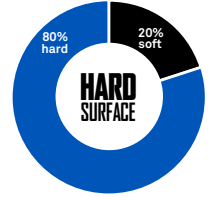

CAMSO WHL 775R

FORMERLY SOLIDEAL SRLD

WHEEL LOADERS

MULTI-SURFACE DURABILITY AT ITS BEST

Combines multi-surface versatility and long-lasting durability. With excellent stability and resistance to cracking, it's the ideal radial L5 tire solution for extreme mixed- and hard-surface wheel loader applications.

camso.co

PERFORMANCE

TIRE LIFE

PUNCTURE RESISTANCE

TRACTION

CAMSO WHL 775R

EXTRA-DEEP LUG TREAD

- Enhances durability and resistance to flat tires for extreme mixed and hard surface applications